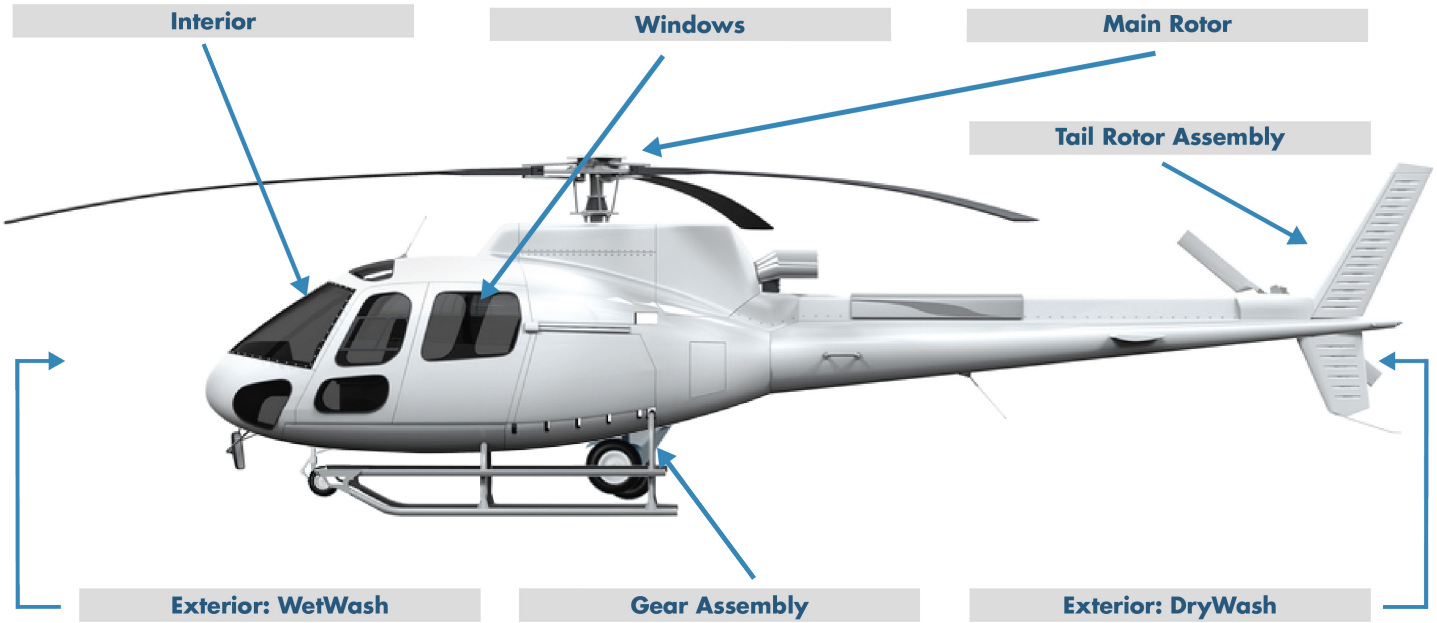

Helicopter Maintenance

Interior

- C-49
- Leather Guard

Windows

- C-49
- NuLucent

Main Rotor

- CitriCut Gel
- Impact HD III

Exterior: WetWash

- CitriCut Concentrate
- CitriCut Gel
- CitriCut Xtra
- SS9-3

Gear Assembly

- CitriCut Gel
- Impact HD III
- NuGear SC

Exterior: DryWash

- CitriCut Xtra
- NuPol
- NuPower II
- NuGlaze

Tail Rotor Assembly

- CitriCut Gel
- Impact HD III