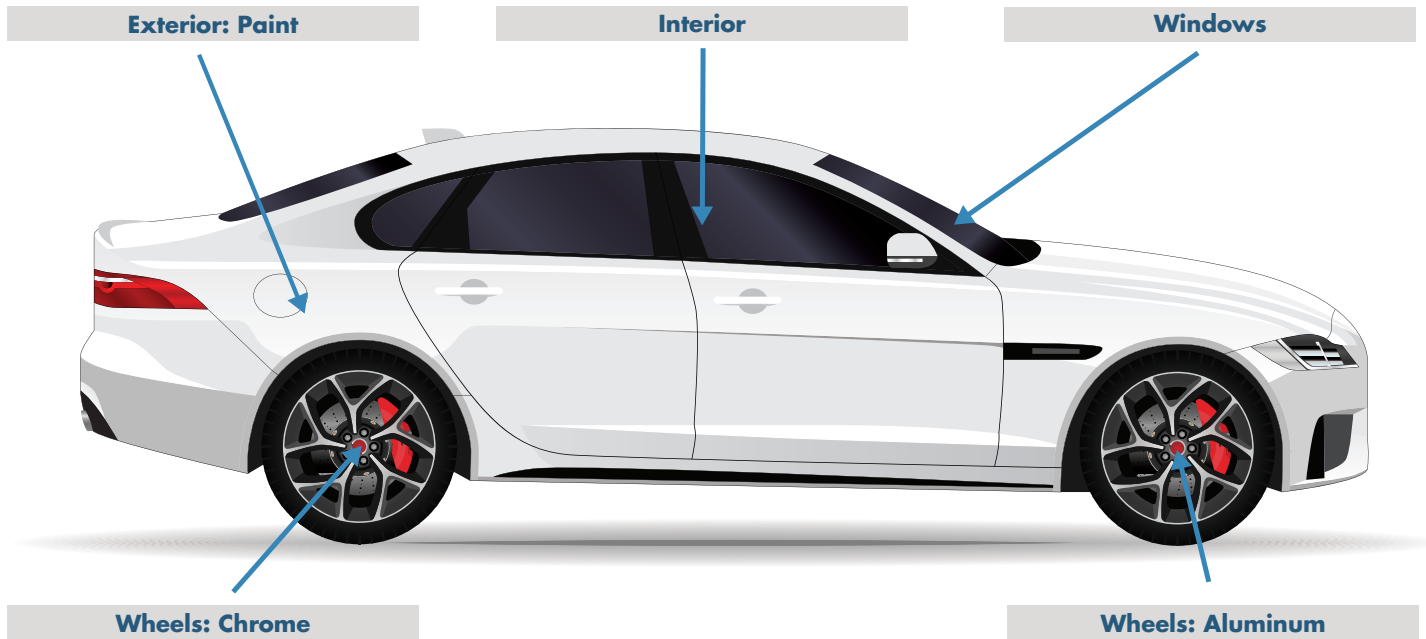

Automotive Maintenance

Exterior: Paint

- CitriCut Concentrate
- CitriCut Xtra
- NuPower II
- NuGlaze

Interior

- C-49
- Leather Guard
- PCS

Windows

- C-49
- NuLucent

Wheels: Chrome

- Impact HD III
- NuPower II

Wheels: Aluminum

- Impact HD III
- Nulmage

Keep In Mind

Keep in mind: When using any NUVITE product, please refer to appropriate procedures and recommendations for use and equipment, or contact a NUVITE technician for more information, unique applications and special requirements.