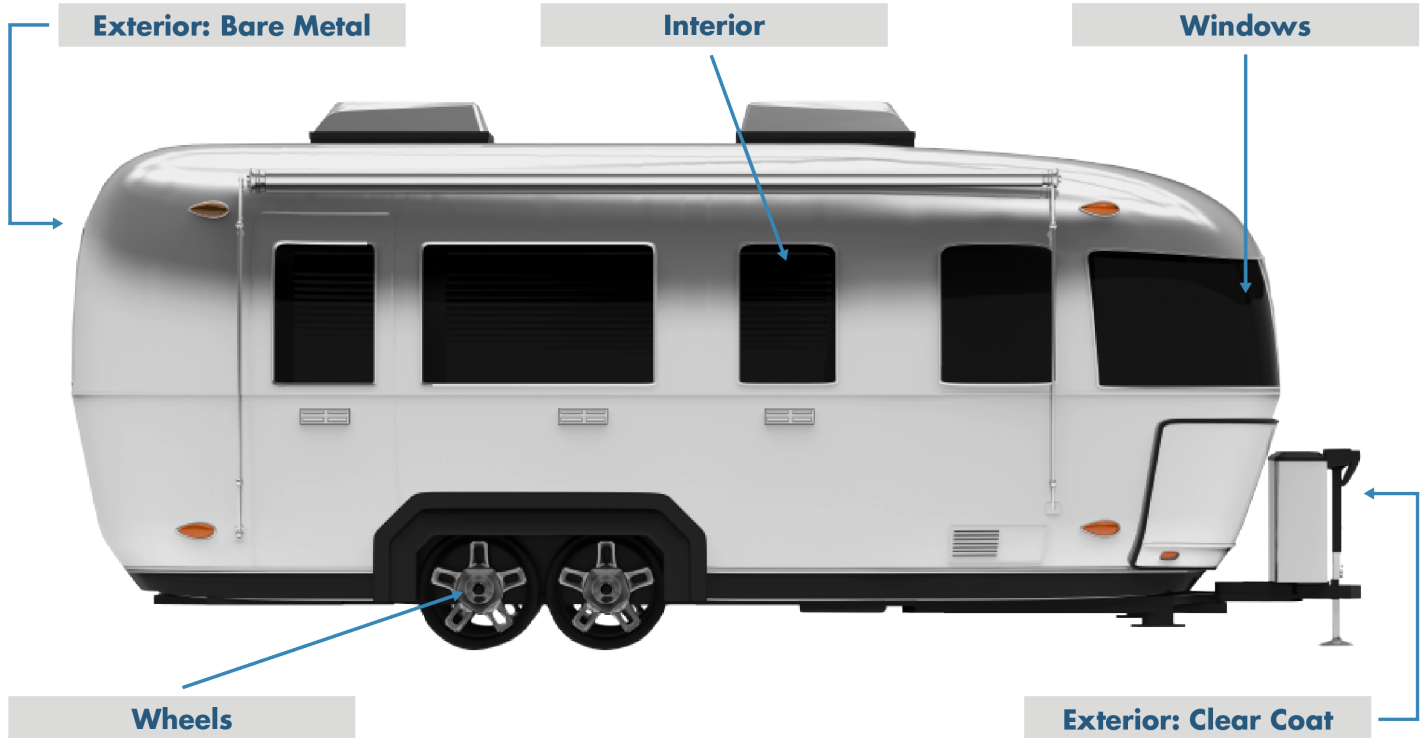

# Airstream Maintenance

## Exterior: Bare Metal

- NuShine II
  - F10, F9, F7, G6, C, A, S
- Nulmage
- Skyde Clear

## Interior

- C-49
- Leather Guard
- PCS
- Power Pax